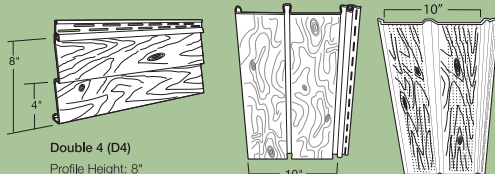

Double 4 (D4)
Profile Height: 8"
Panel Length: 12' 6"

D5 Soffit or D5 Vertical Siding
Profile Height: 10"
Panel Length: 12' 0"

D5 Vented Soffit
Profile Height: 10"
Panel Length: 12' 0"

Accessories