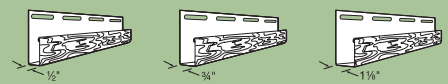

1/2" J Channel Log Cabin Panel
Length: 12' 6"

3/4" J Channel Log Cabin Panel
Length: 12' 6"

1 1/4" J Channel Log Cabin Panel
Length: 12' 6"