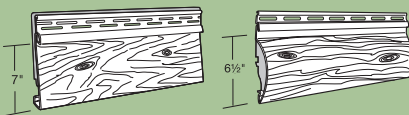

Profiles Available

Single 7 (S7)
Profile Height: 7"
Panel Length: 12' 3"

Log Cabin
Profile Height: 6 1/2"
Panel Length: 12' 1"